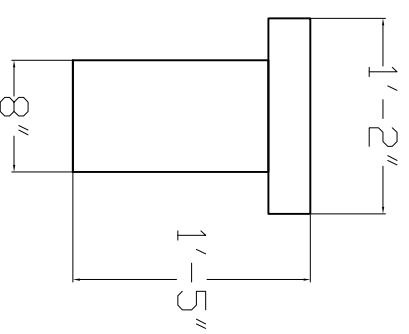

TRI-STONE, INC.

PHONE: 262-279-6910

FAX: 262-279-6926

PC. # BN 103

1/2" = 1'

***The bench seat can be any size, and the leg heights are adjustable, as well as their placement underneath the bench seat.