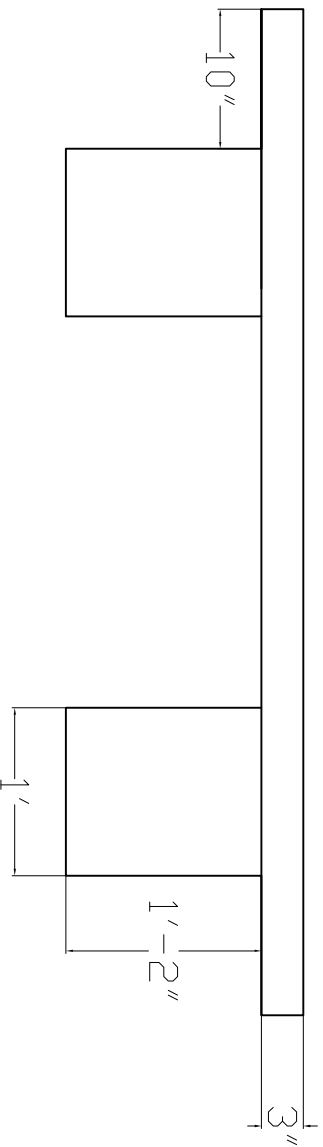

TRI-STONE, INC.

PHONE: 262-279-6910

FAX: 262-279-6926

PC. # BN 103

1/2" = 1'

***The bench seat can be any size, and the leg heights are adjustable, as well as their placement underneath the bench seat.