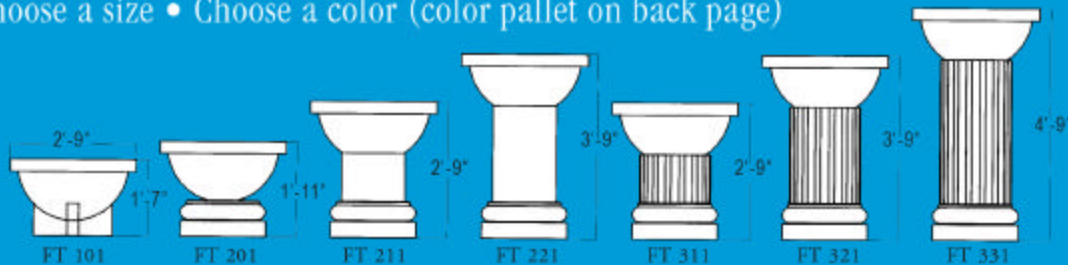

CAST STONE FOUNTAINS & PLANTERS!

Now you can have your own custom made fountain or planter

Choose a size • Choose a color (color pallet on back page)

Have yours custom made at:

Natural / Smooth

Sahara / Smooth